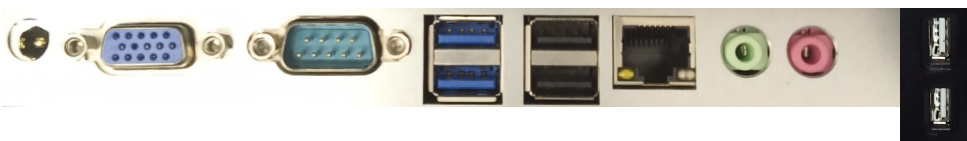

CONVENIENT CASH REGISTER EASY SHOP OPENING

LICON 915D 15.6" All in One Touch POS

Configuration

Win 10 pro genuine activation code

Mainboard	Intel® Intel Core (win7/win8/win10)	Intel® Intel Core (win7/win8/win10)
CPU	Intel® Bay Trail J1900 quadcore 2.0GHz	Intel®Core i3-4030U
Memory	Laptop 4G DDR3	Laptop 4G DDR3
HDD/SSD	64GB SSD	128GB SSD
Operator monitor	15.6" LED (1024*768)	15.6" LED (1024*768)
touchscreen	capacitive touchscreen	capacitive touchscreen
Power	12V 5A round hole power adaptor	12V 5A round hole power adaptor
interface	6 USB interface, 1 COM port, 1 LAN, AUDIO IN/OUT	6 USB interface, 1 COM port, 1 LAN, AUDIO IN/OUT

CAPACITIVE TOUCH

4 GB MEMORY

SSD INSIDE

admate

ταμειακά συστήματα / αυτοματισμοί γραφείου
καταμετρητές χρημάτων